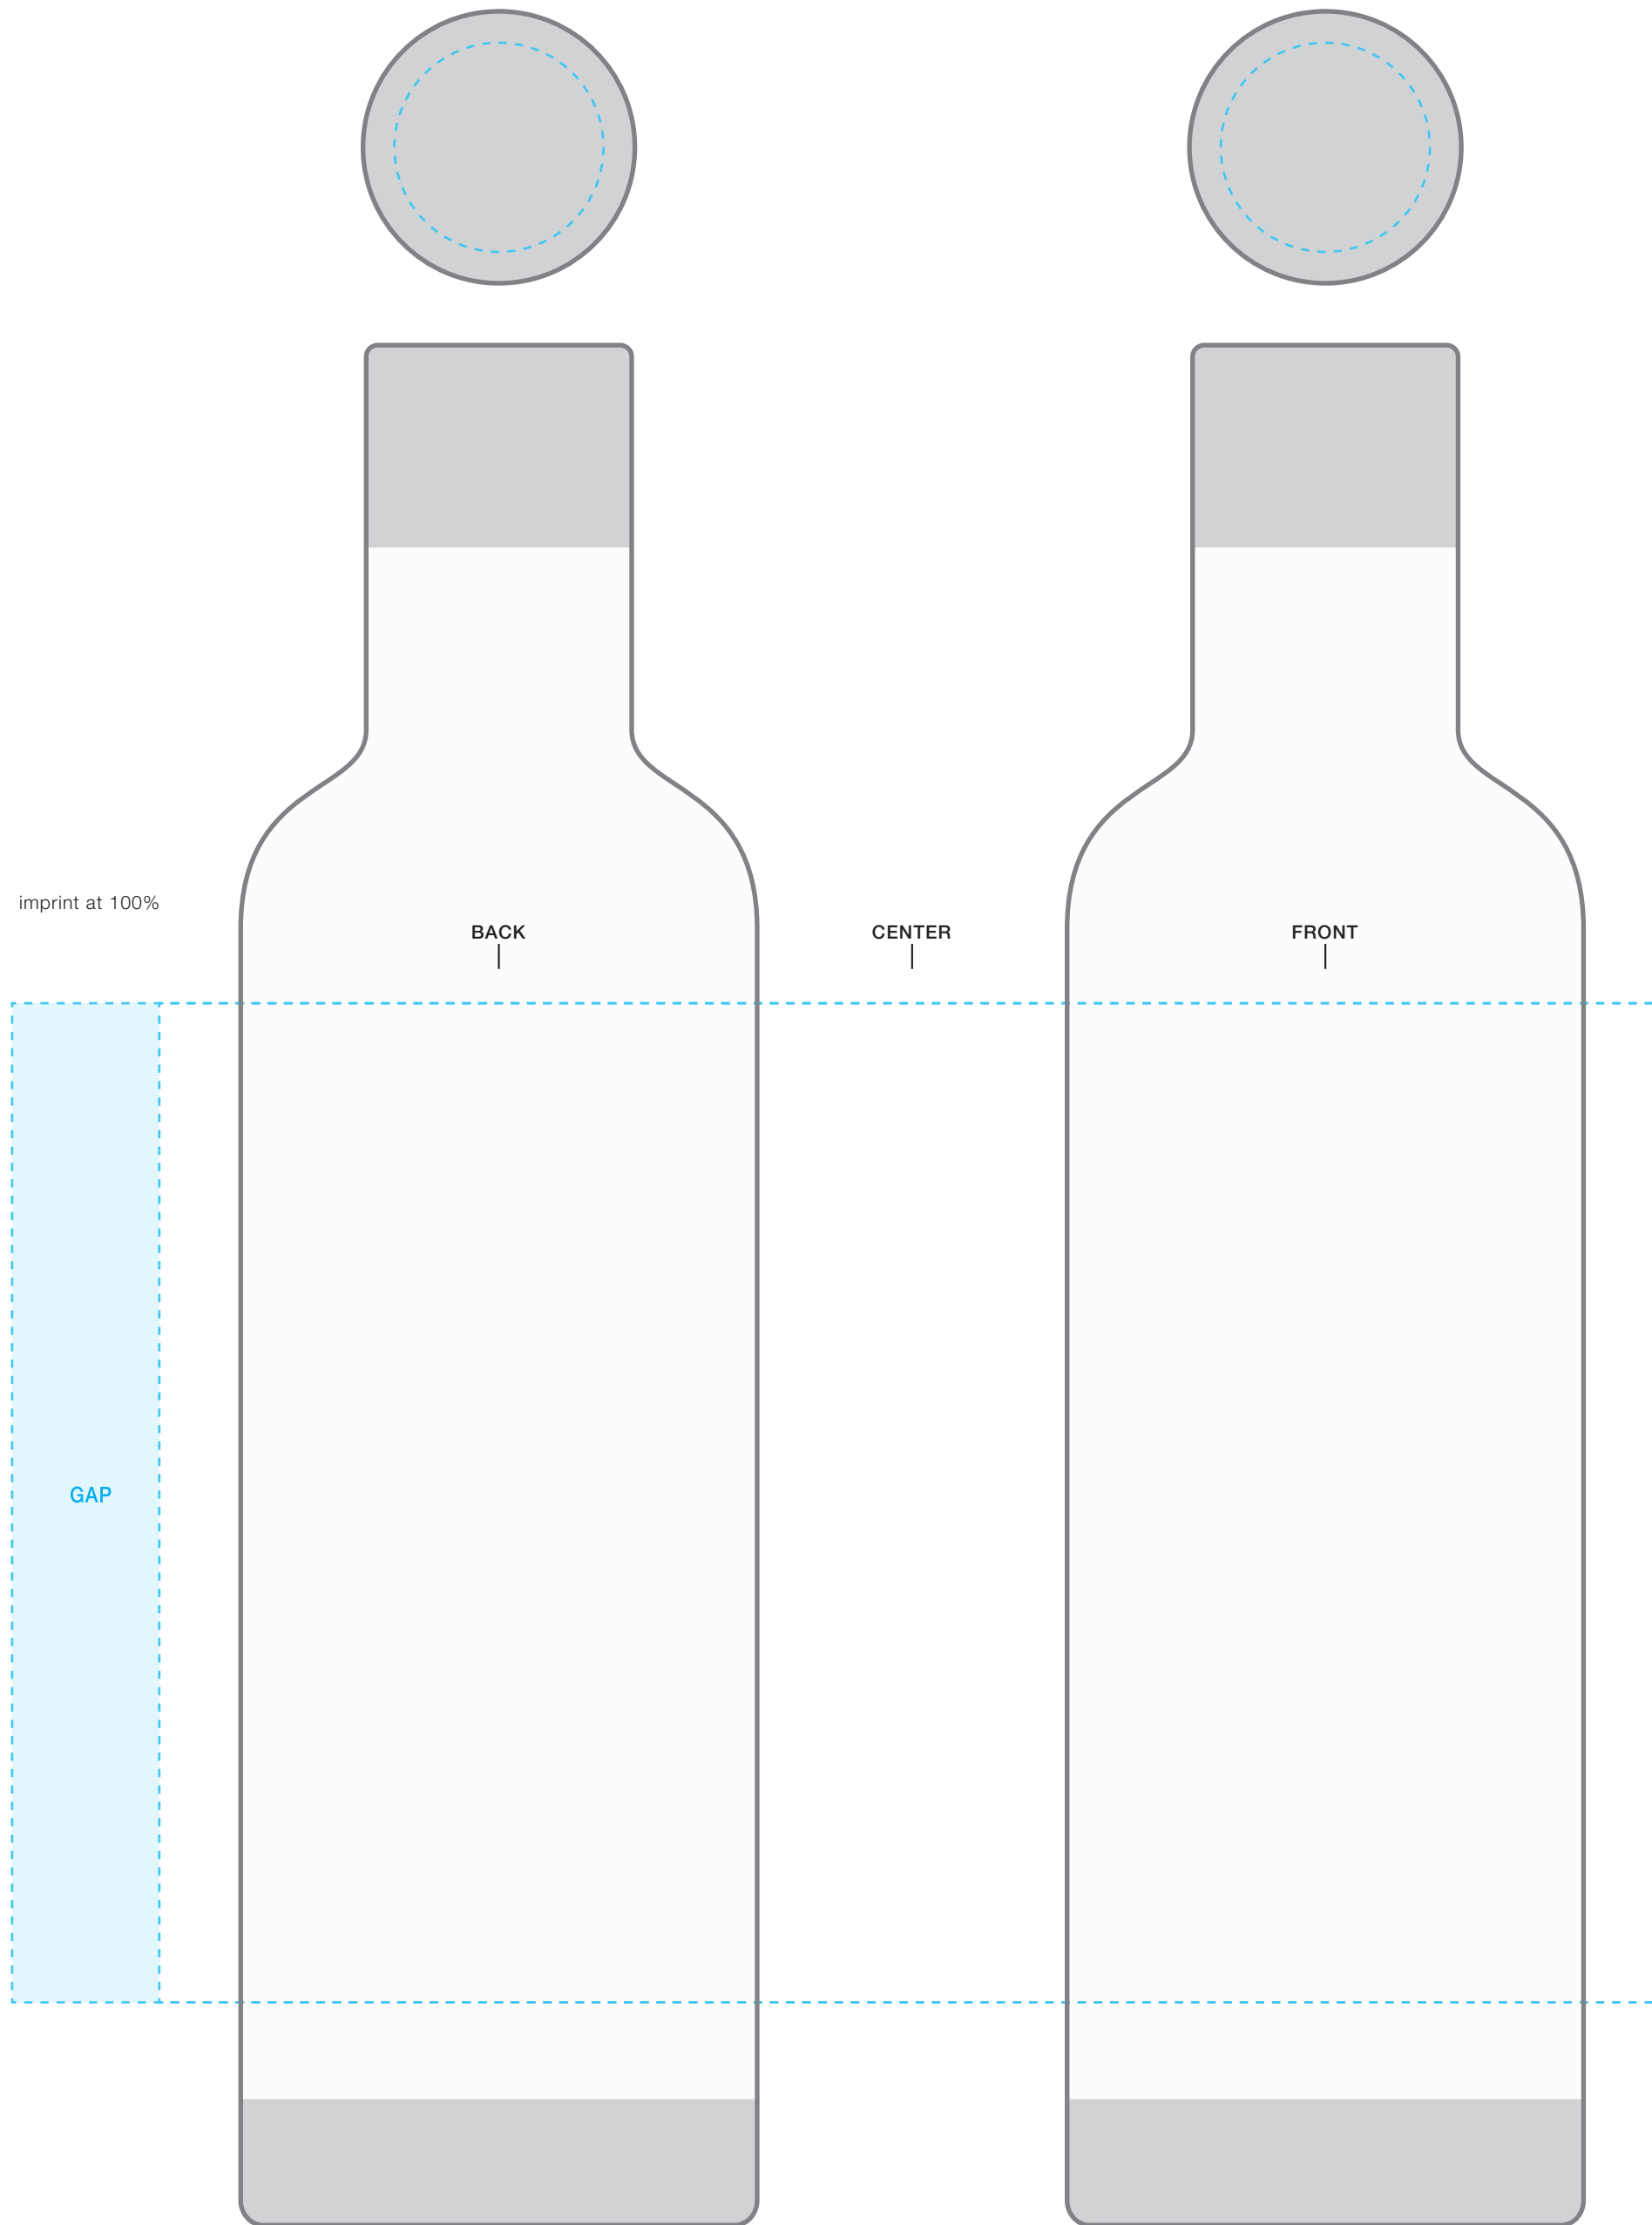

****IMPRINT WILL TAKE ON TEXTURE OF ITEM POWDER COAT SURFACE****

h2go® noir
AVAILABLE IMPRINT AREA [DASHED BLUE LINE] = 6" h x 3" w x 9" wrap LID IMPRINT AREA = 1.25" diameter
[9.8" full wrap when printing more than one imprint color]

**NOT A PROOF
FOR CONCEPT PURPOSES ONLY**
PLEASE DESIGNATE PMS# TO CORRESPONDING COLOR #
PLEASE USE PMS COLORS AND OUTLINE ANY FONTS
BEFORE SENDING WITH YOUR ORDER